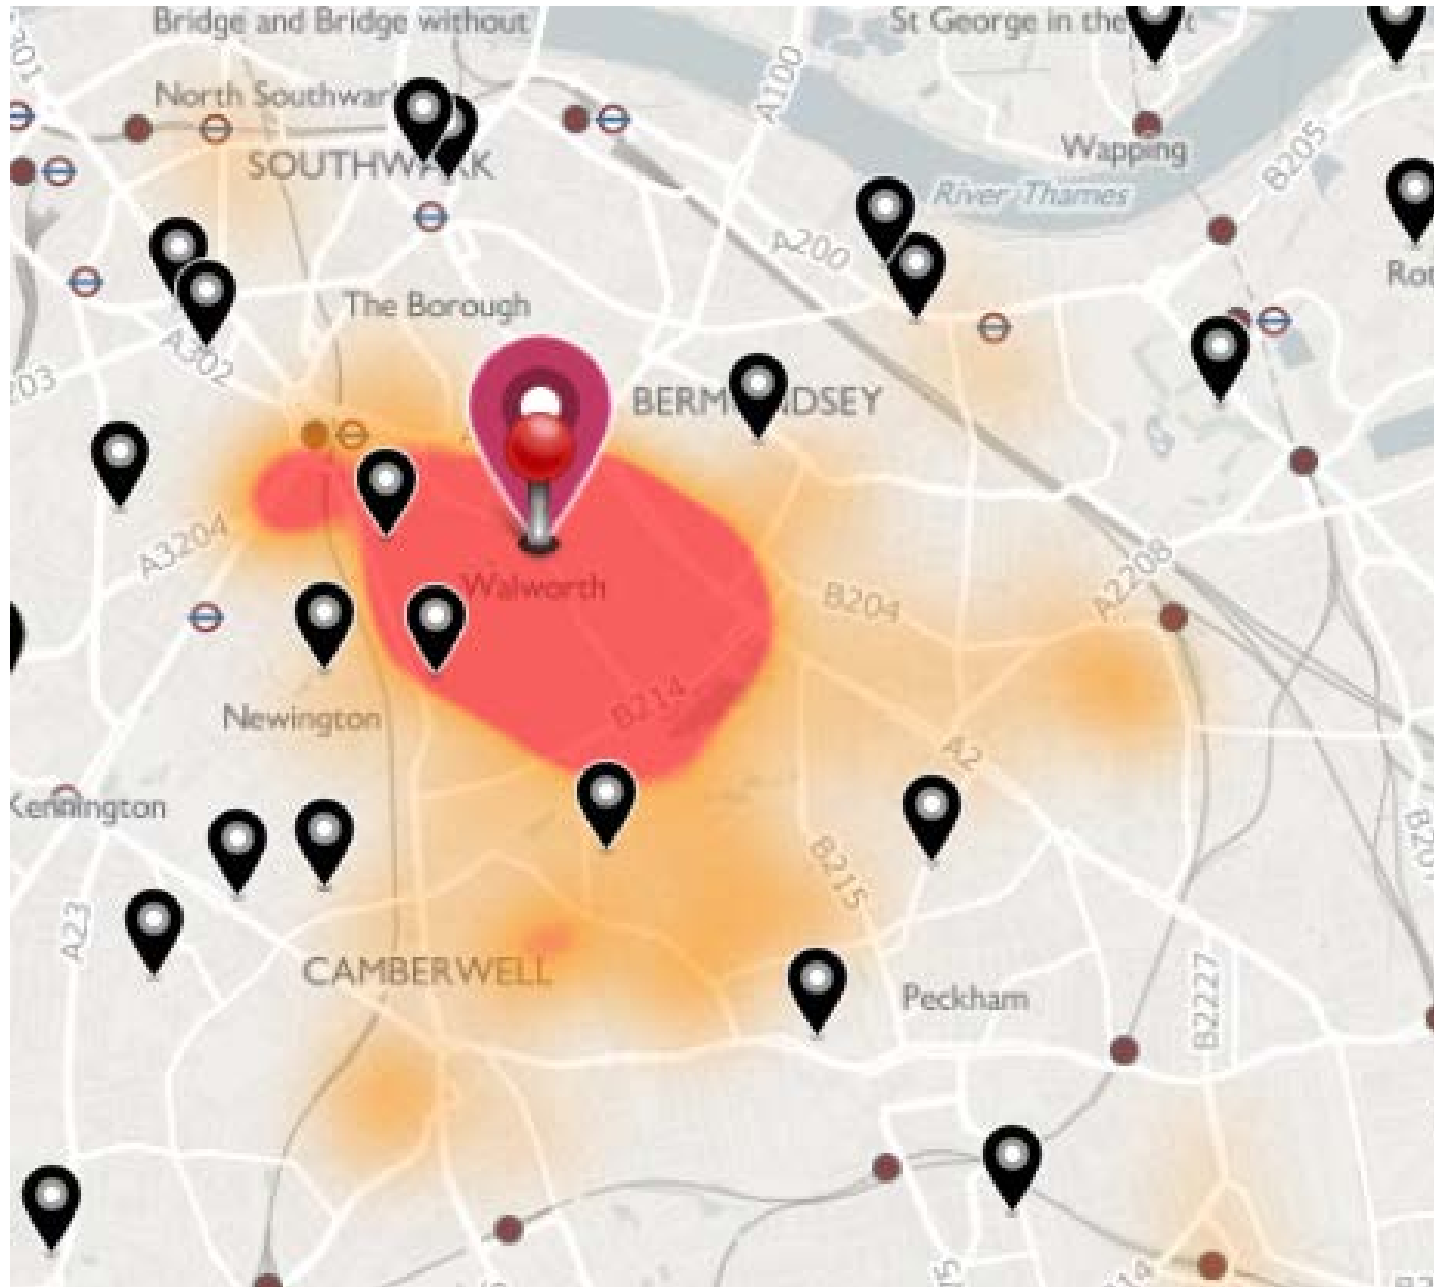

English Martyrs RC Primary School (Voluntary Aided School) – 2FE