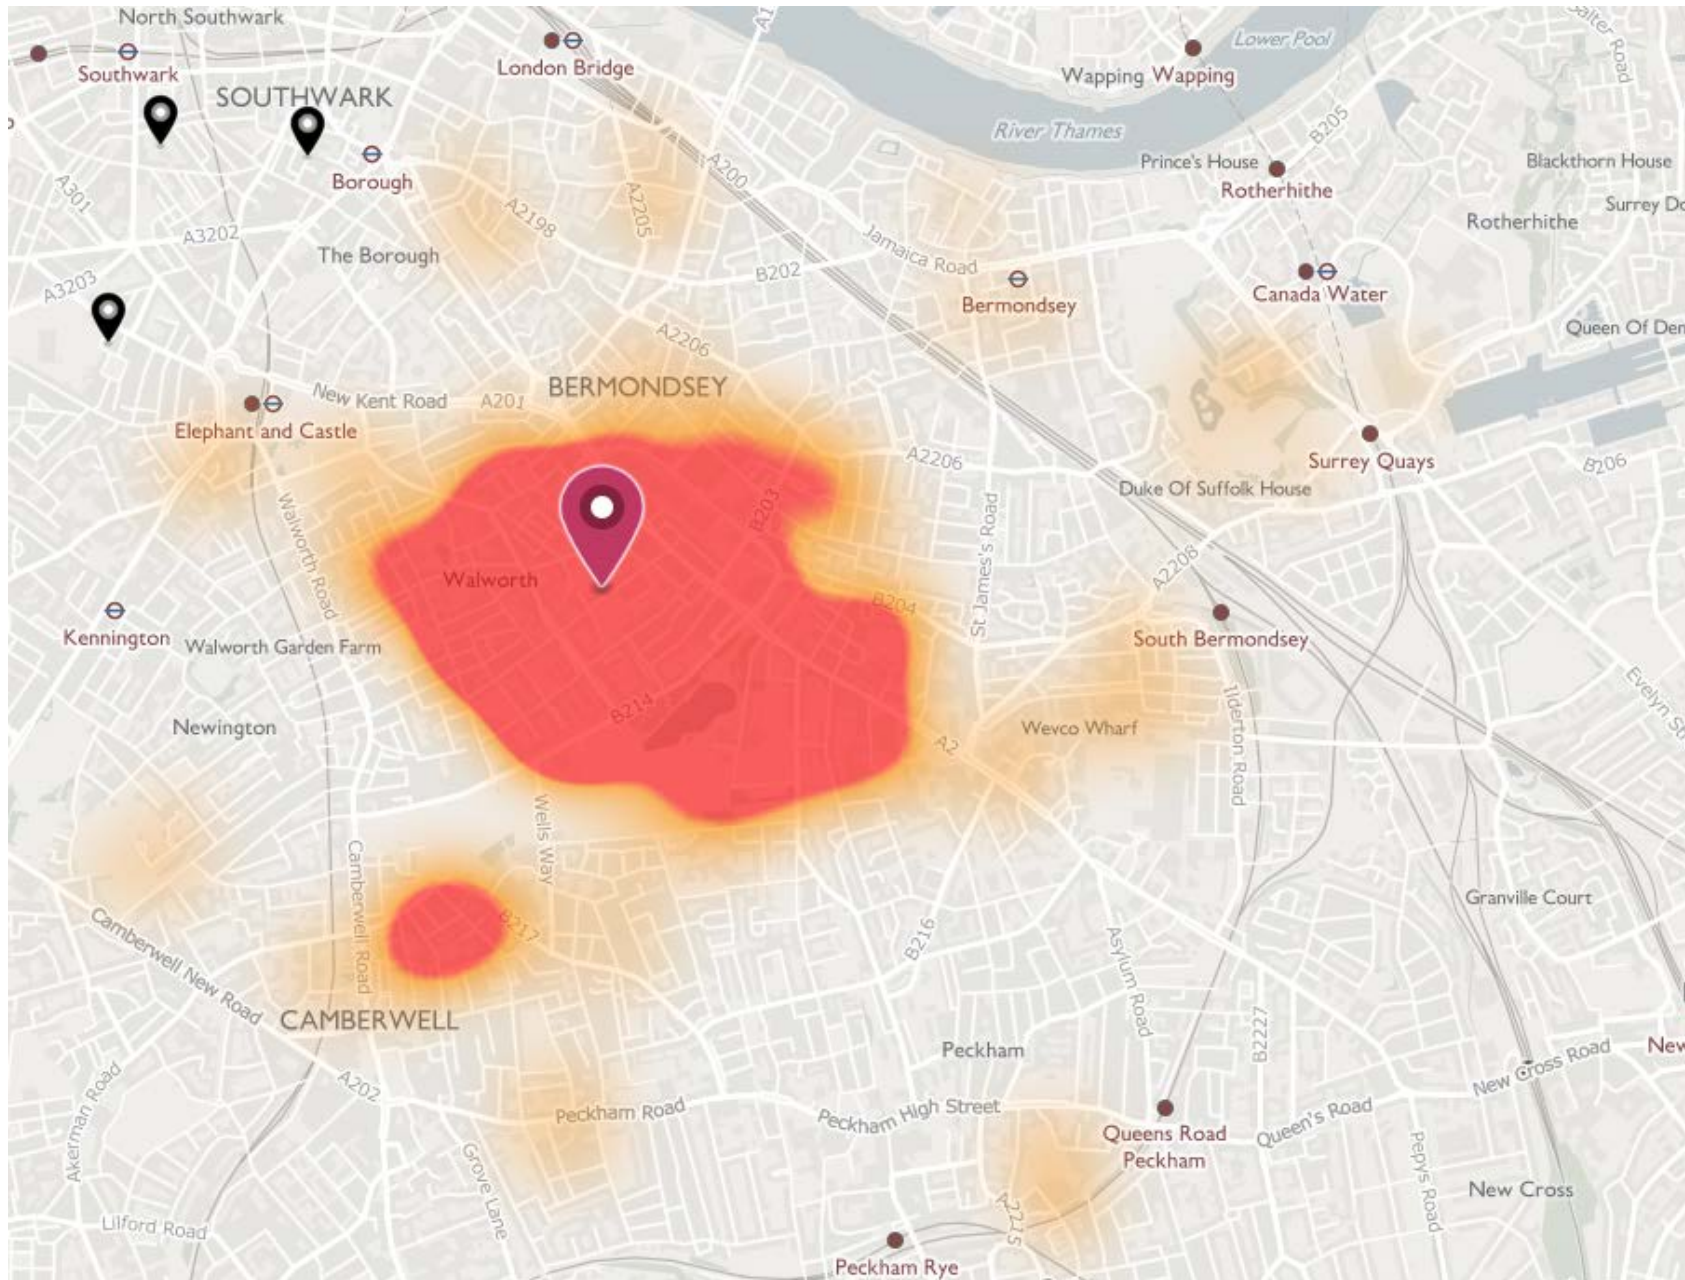

Surrey Square Primary School (Foundation) – 2FE