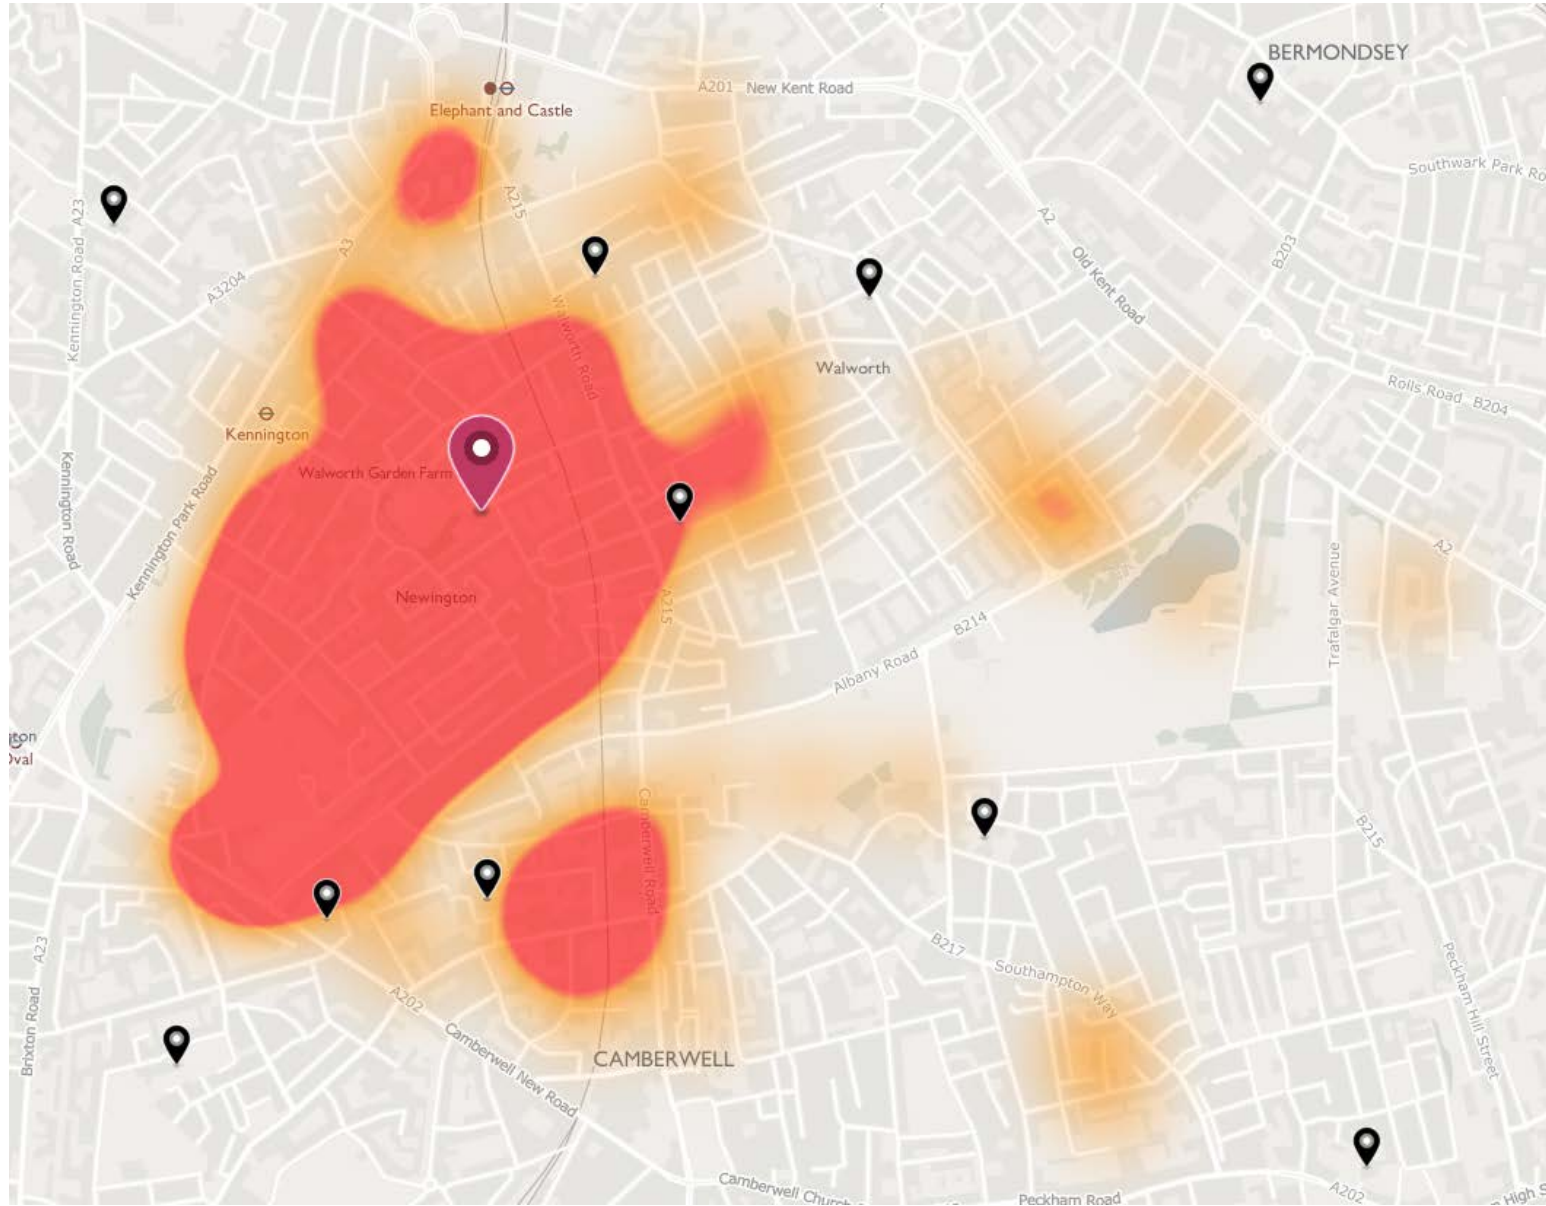

St Paul's Church of England Primary School, Walworth (Voluntary Aided C of E) – 1.5FE