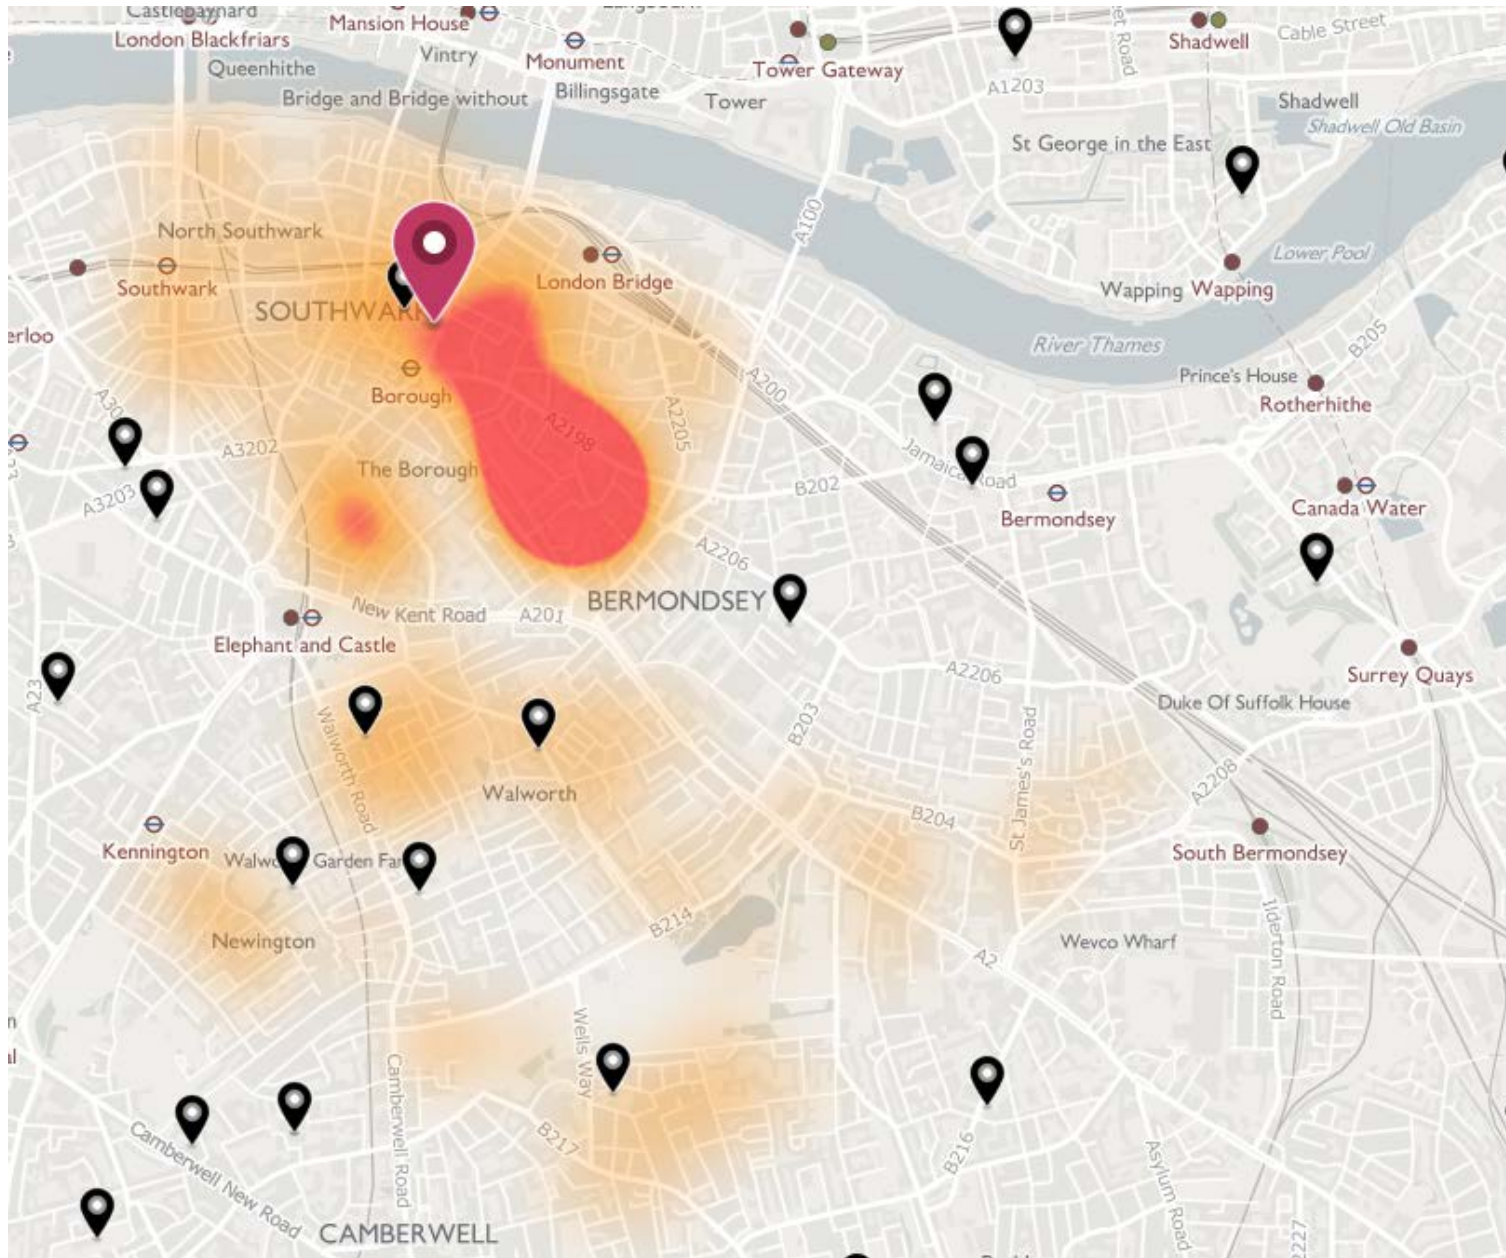

St Joseph's Catholic Primary School (Voluntary Aided RC) – 1FE