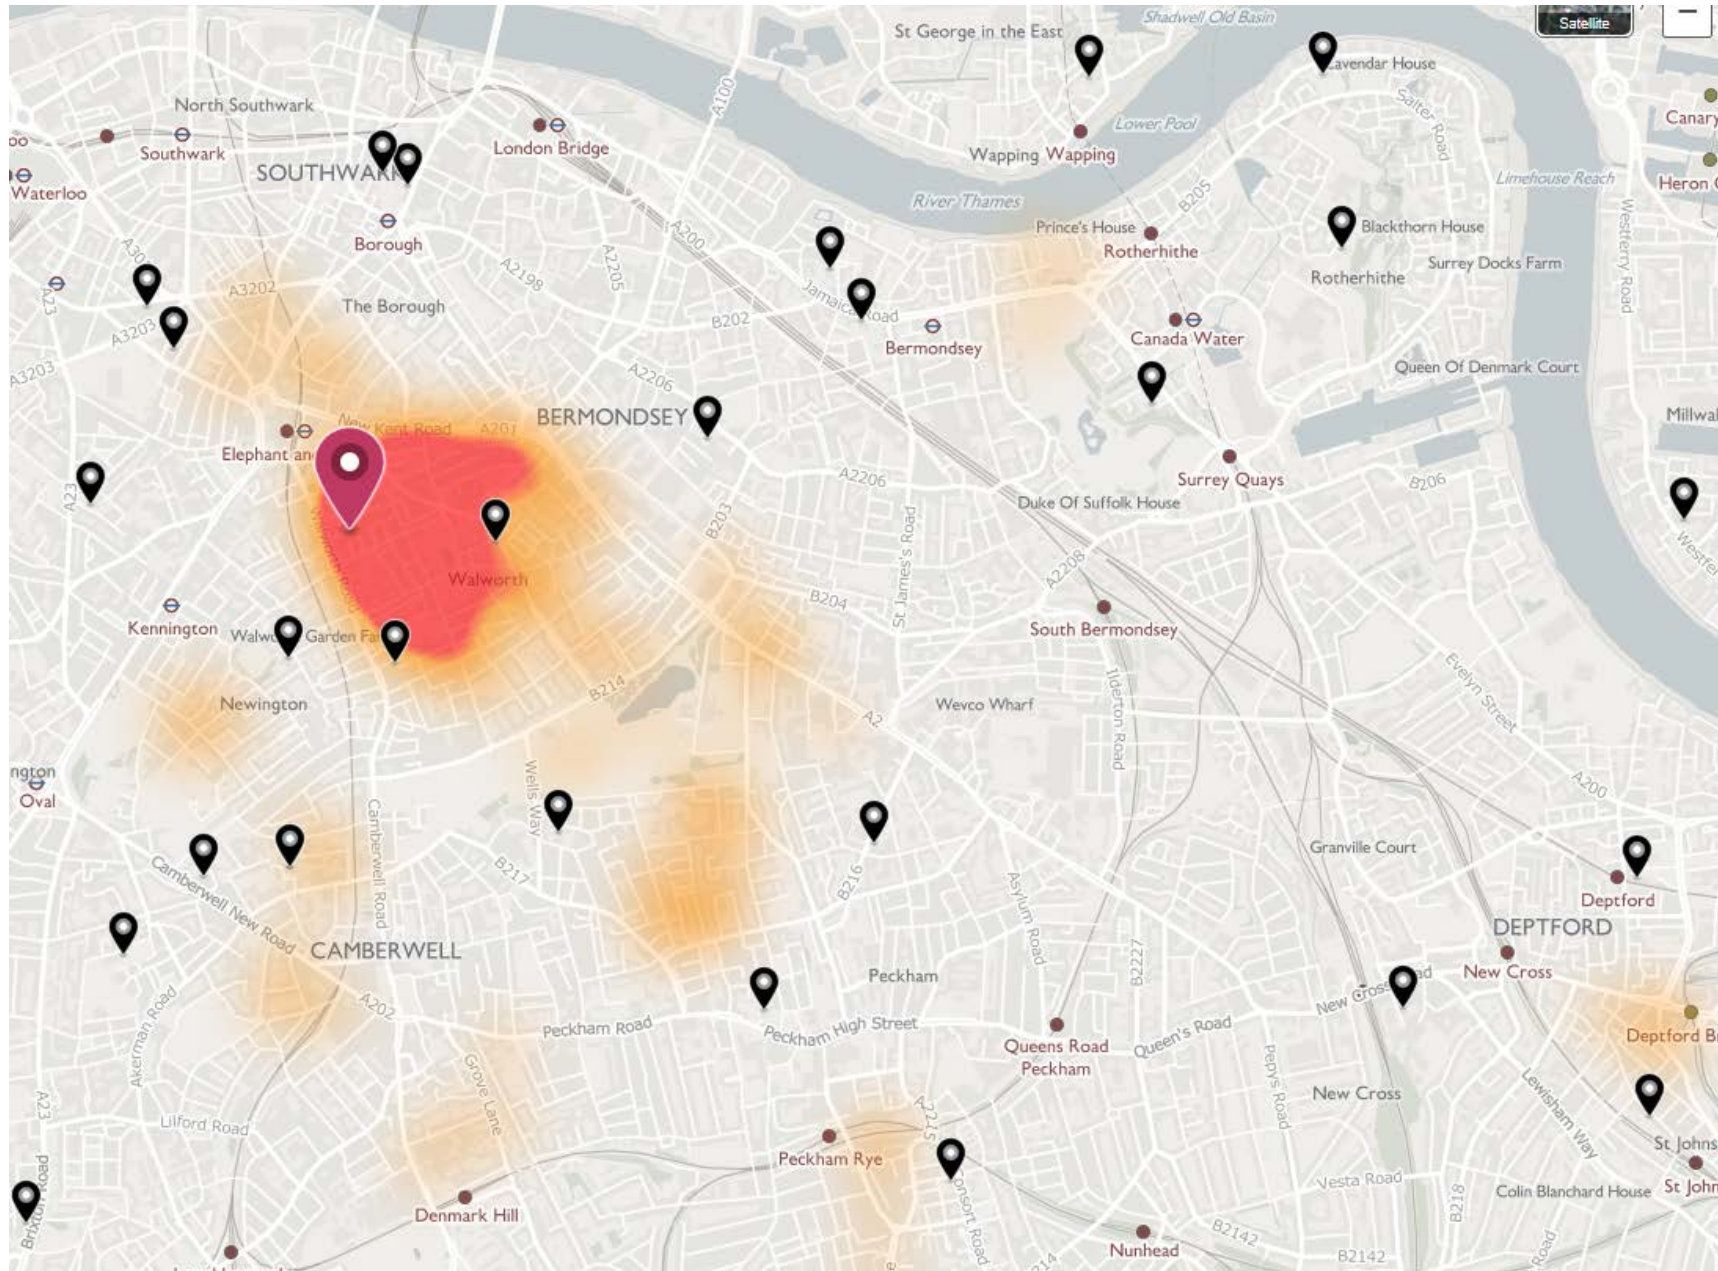

Michael Faraday School (Community School) – 2FE

Robert Browning Primary School (Community School) – 2FE

St George's Cathedral Catholic Primary School (Voluntary Aided RC) – 2FE

St John's Walworth Church of England Primary School (Voluntary Aided C of E) – 1FE