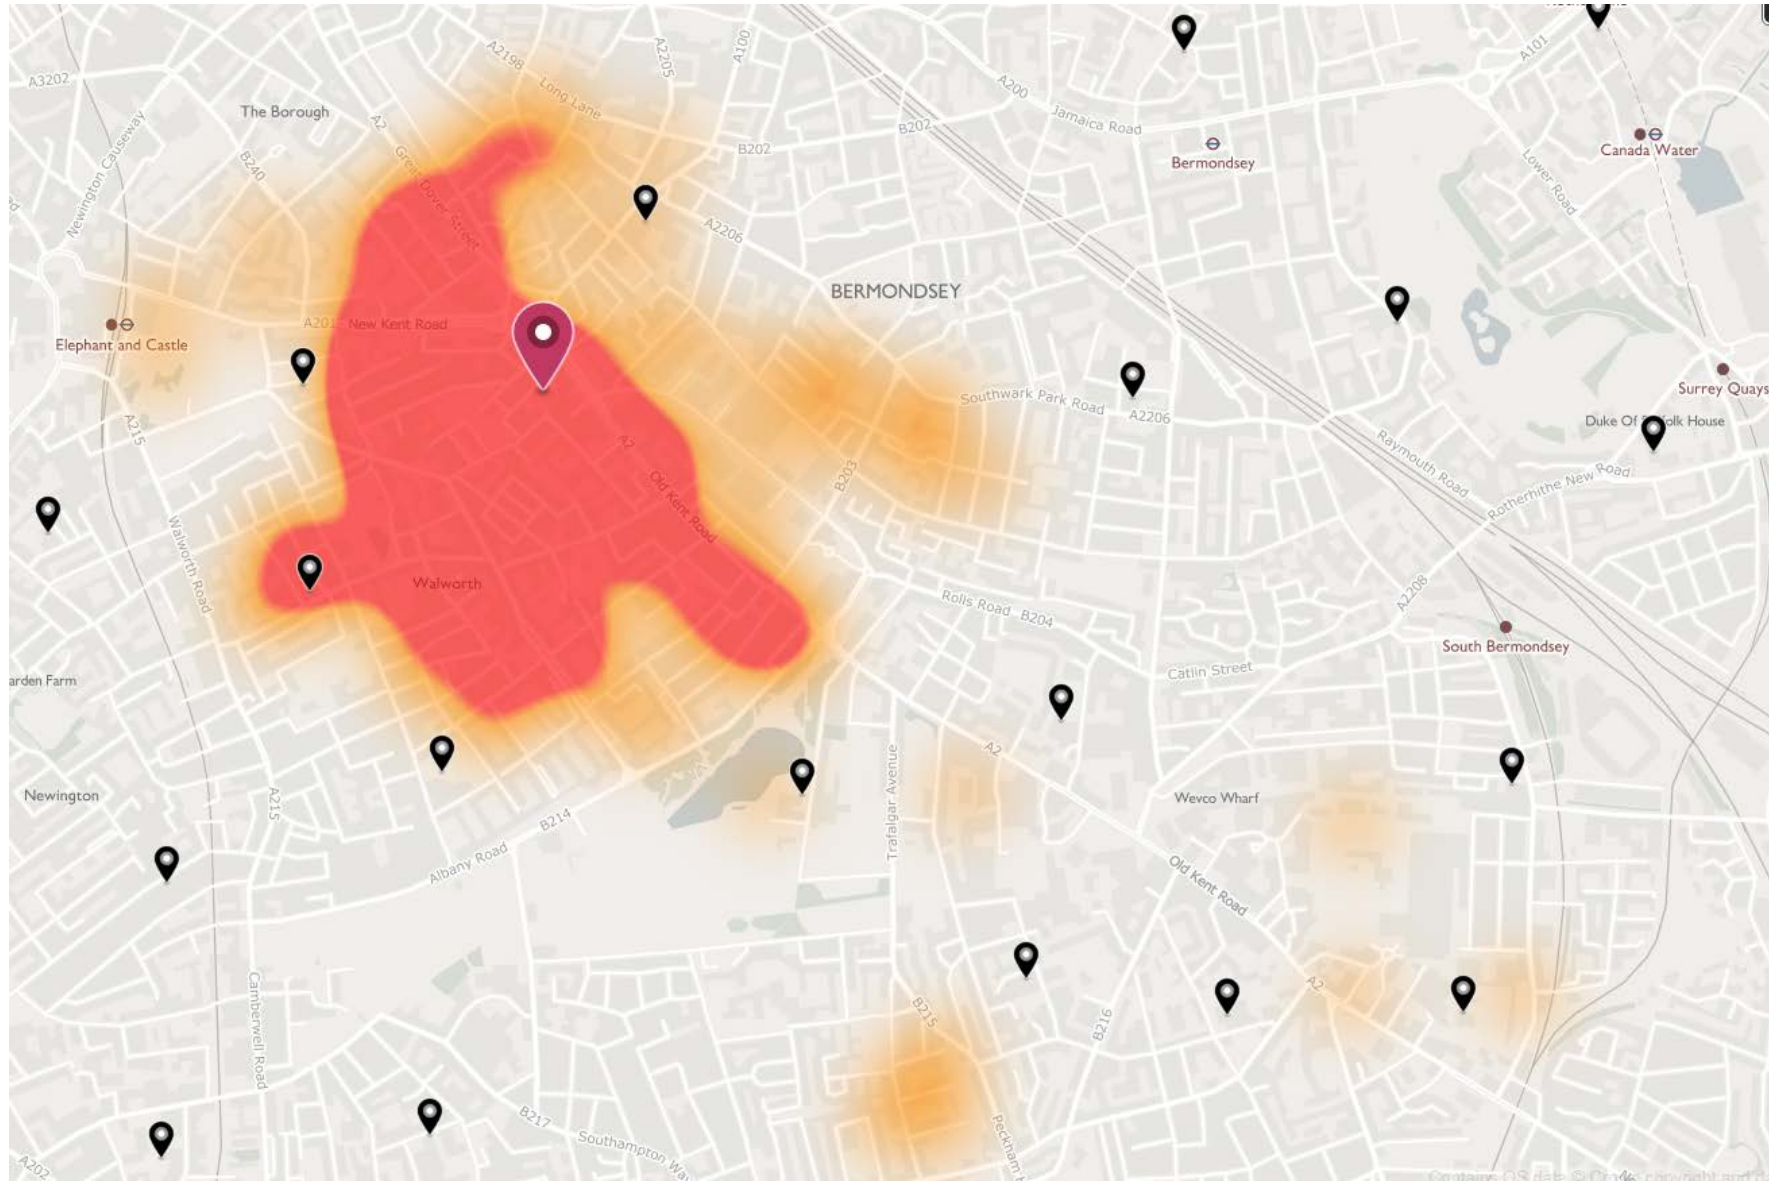

Townsend Primary School (Community School) – 1FE