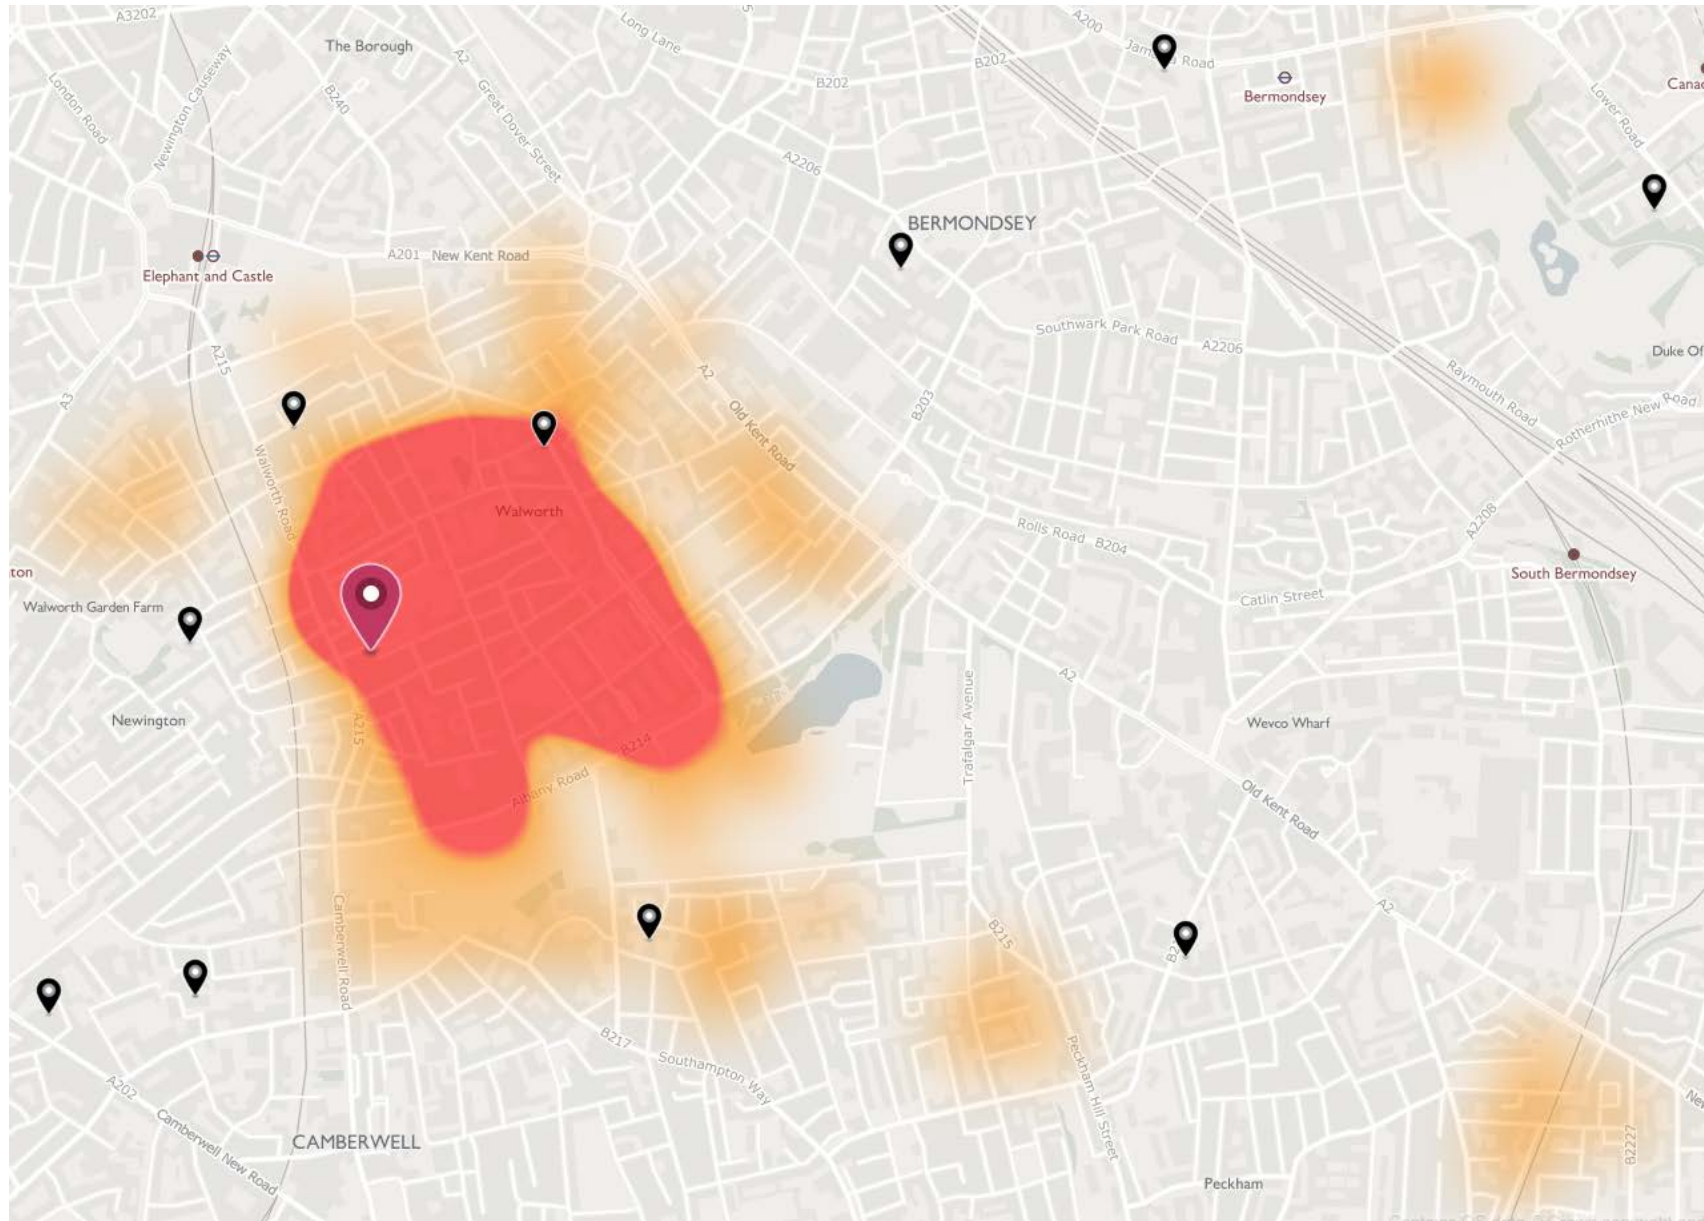

St Peter's Church of England Primary School (Voluntary Aided C of E) – 1FE