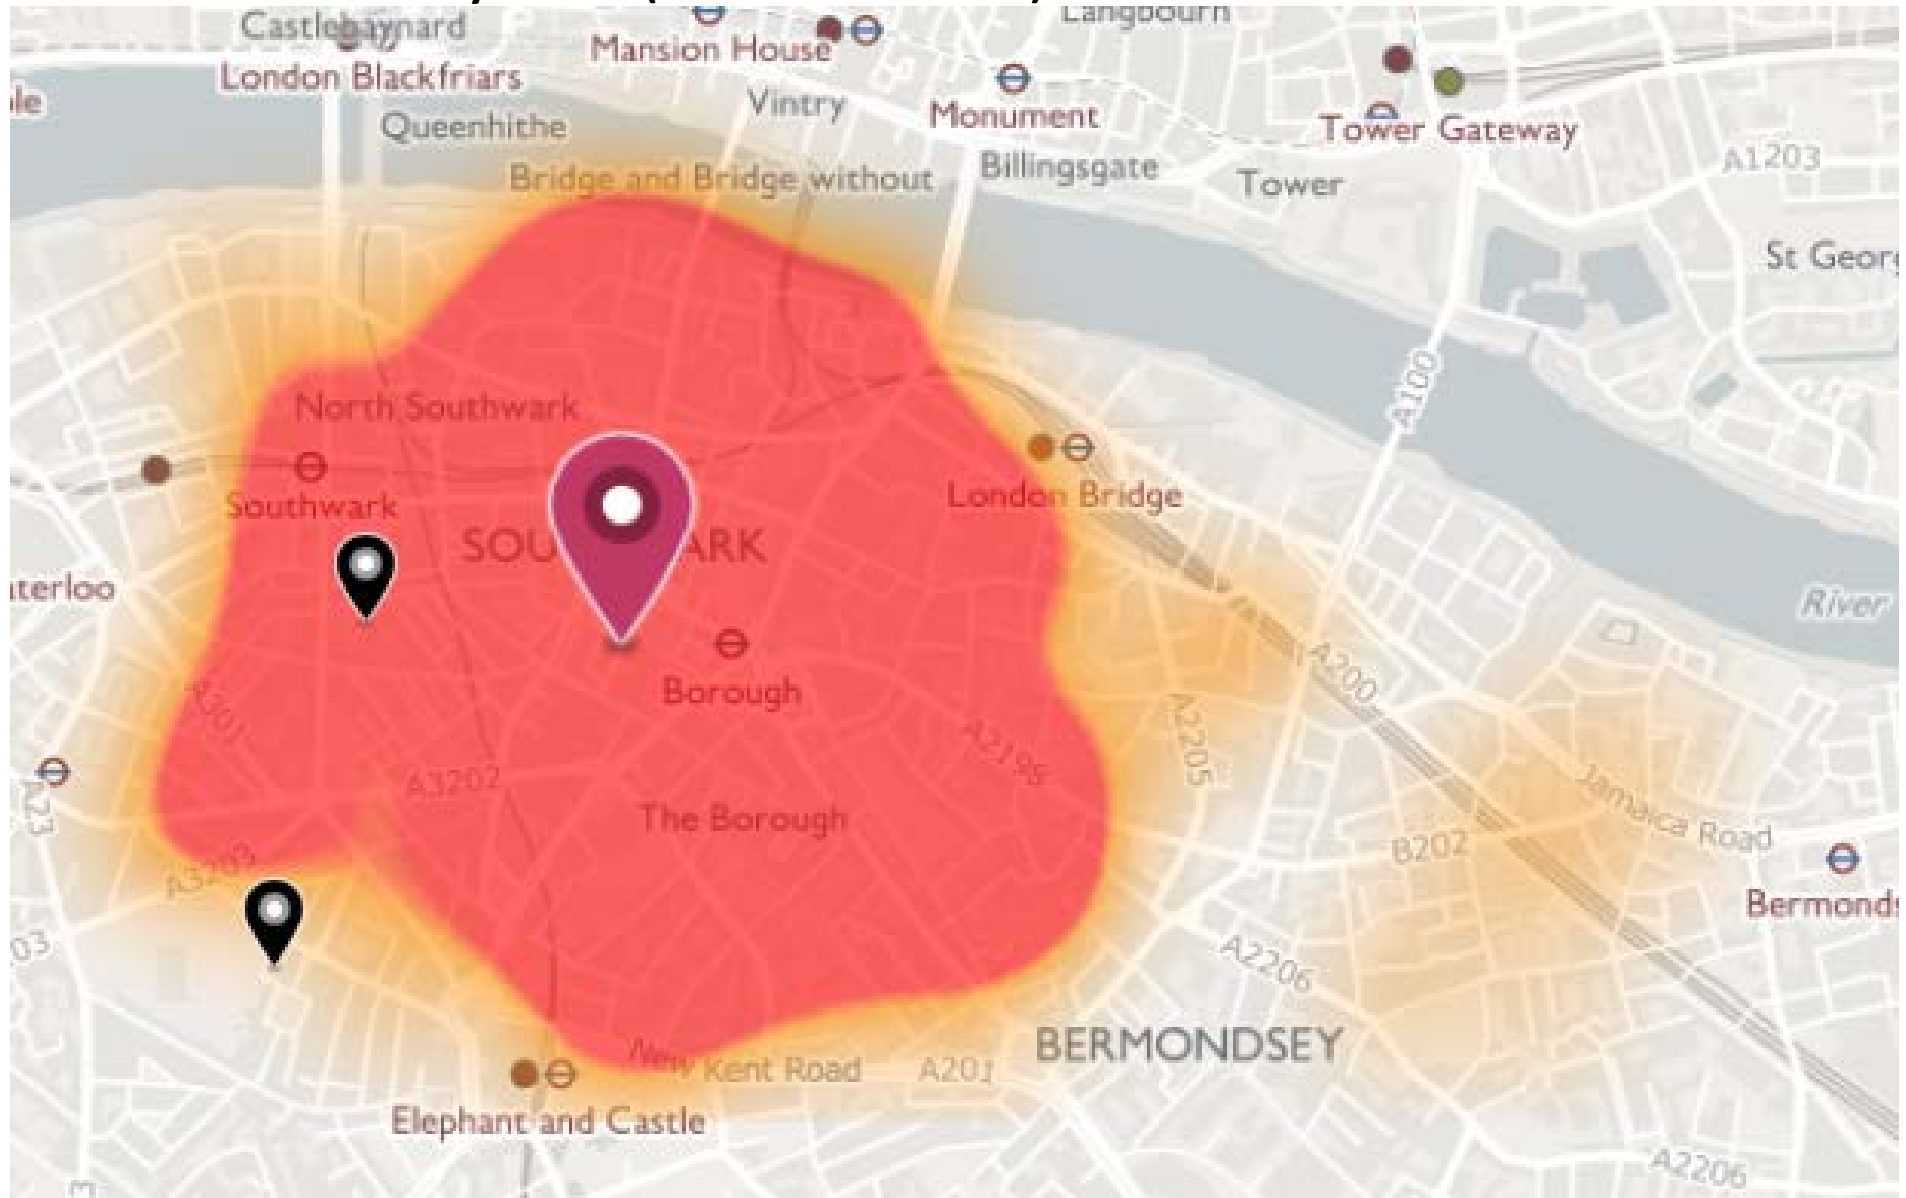

ARK Globe Academy (A Sponsored Academy) – 2FE

Charles Dickens Primary School (Foundation School) – 2FE

Charlotte Sharman Primary School (Foundation School) 2FE

Cobourg Primary School (Community School) – 2FE