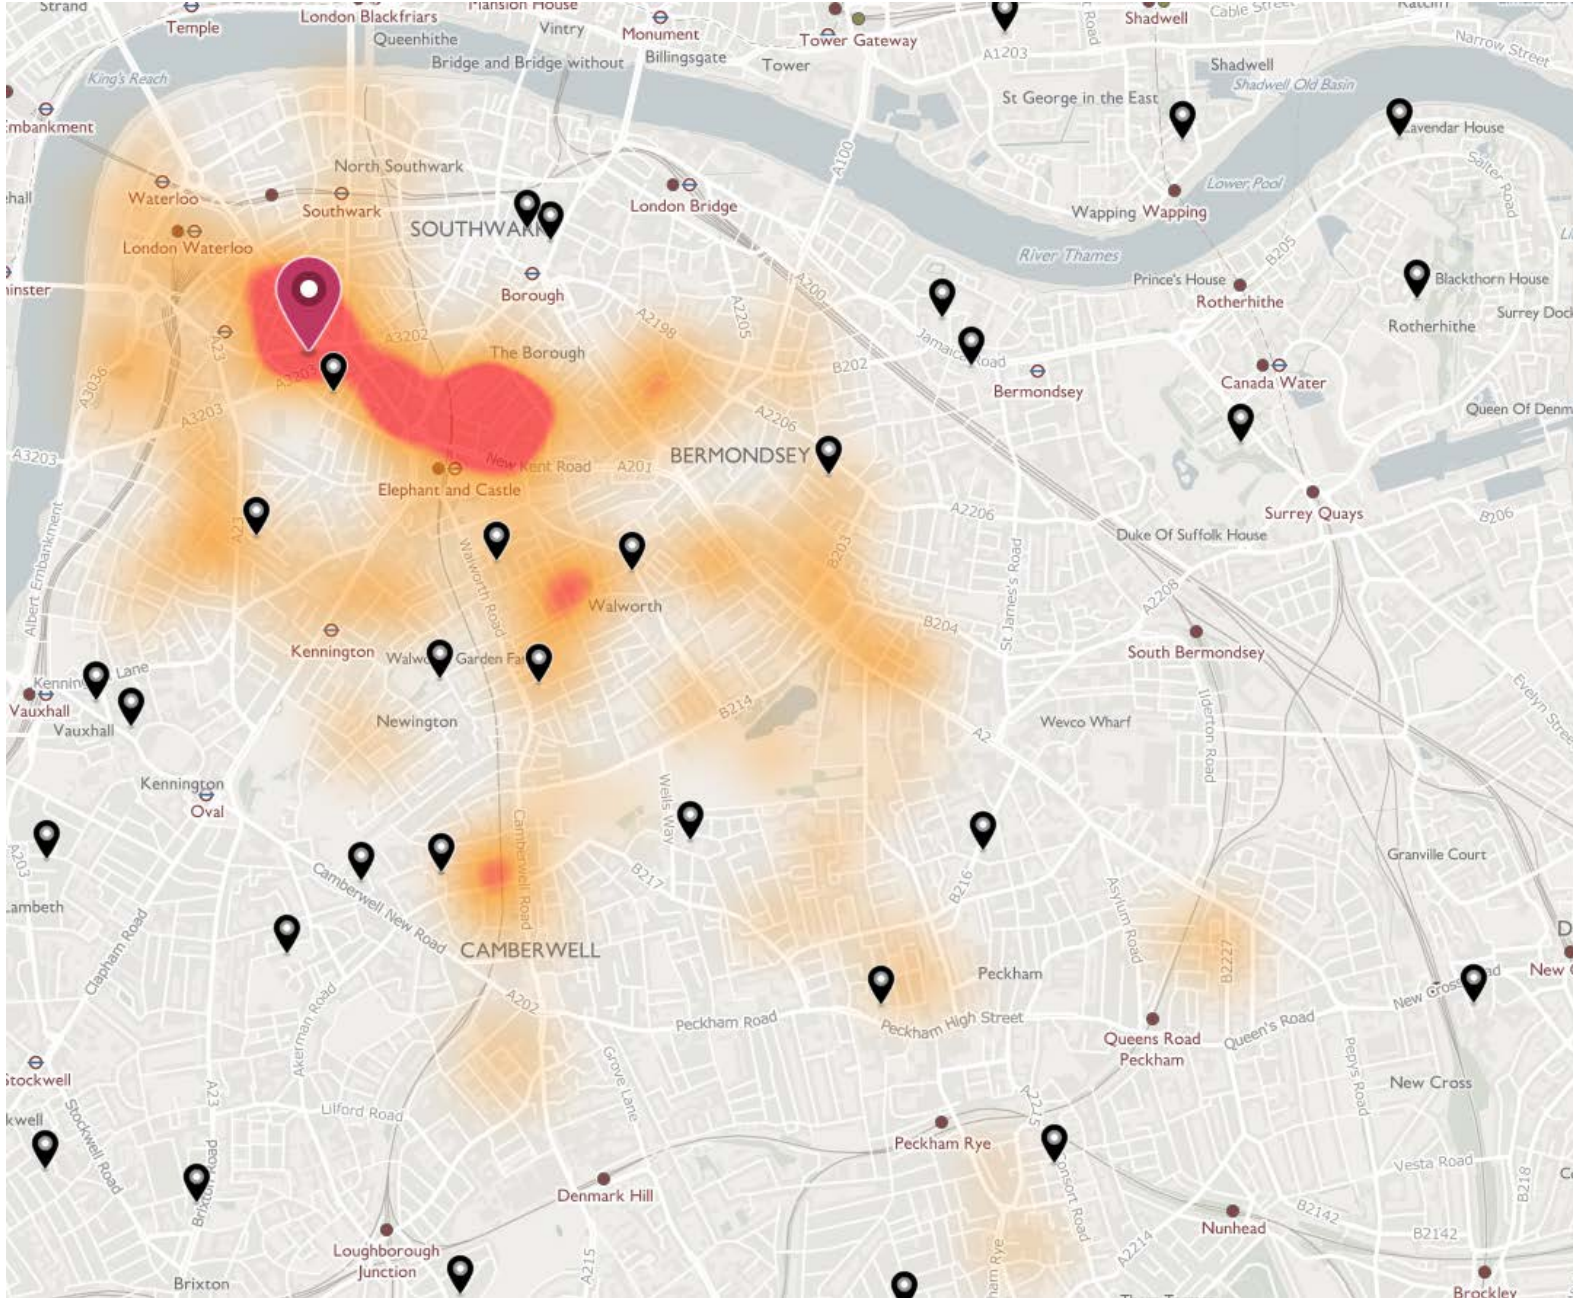

St George's Cathedral Catholic Primary School (Voluntary Aided RC) – 2FE