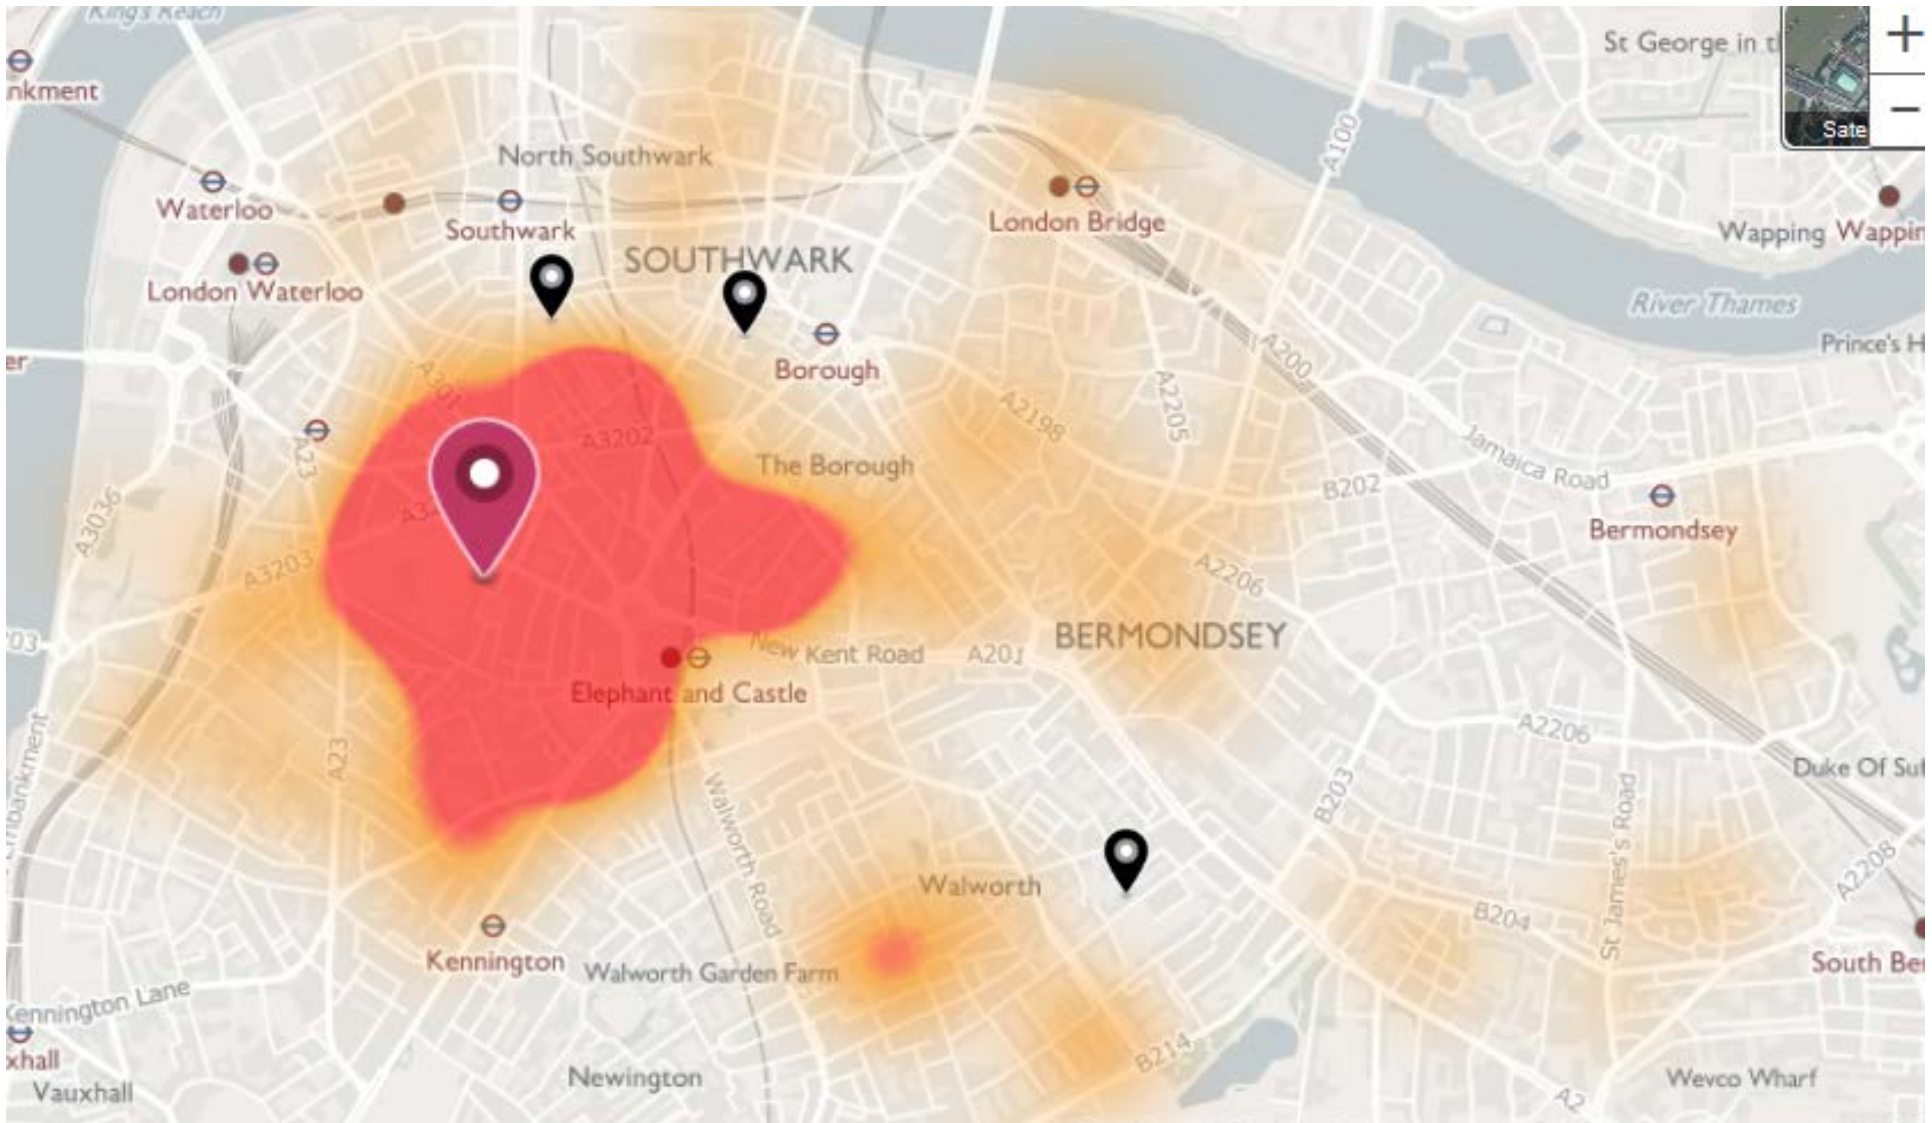

ARK Globe Academy (A Sponsored Academy) – 2FE

Charles Dickens Primary School (Foundation School) – 2FE

Charlotte Sharman Primary School (Foundation School) 2FE

Cobourg Primary School (Community School) – 2FE