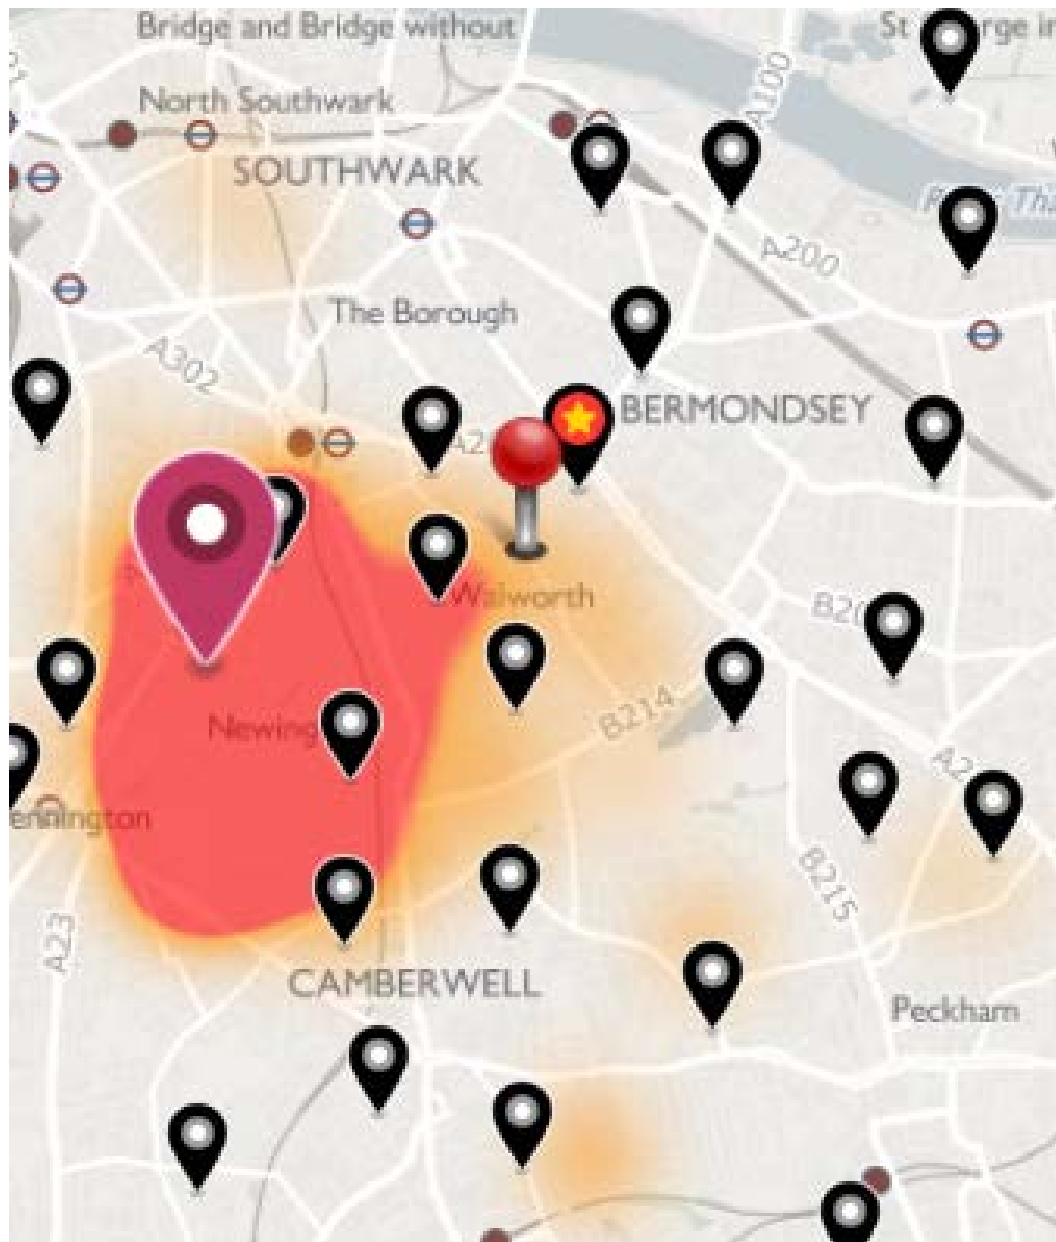

Crampton Primary School (Community School) – 1FE

English Martyrs RC Primary School (Voluntary Aided School) – 2FE

Friars Primary School (Foundation School) – 1FE

Keyworth Primary School (Community School) – 3FE