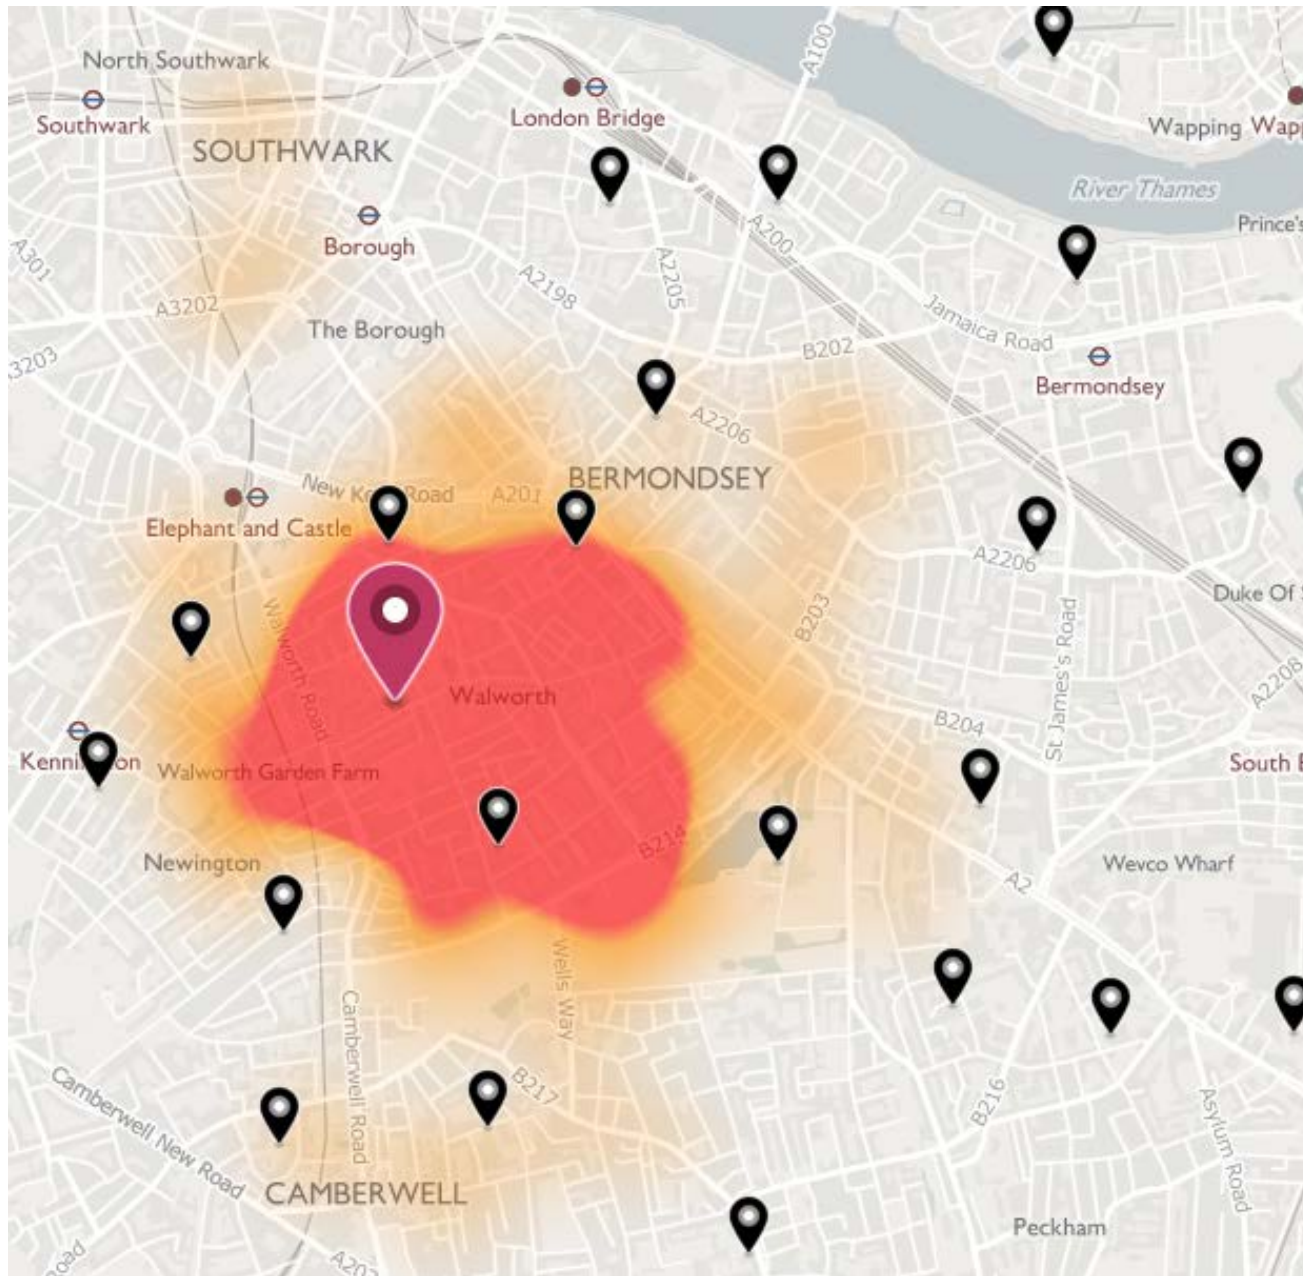

Robert Browning Primary School (Community School) – 2FE