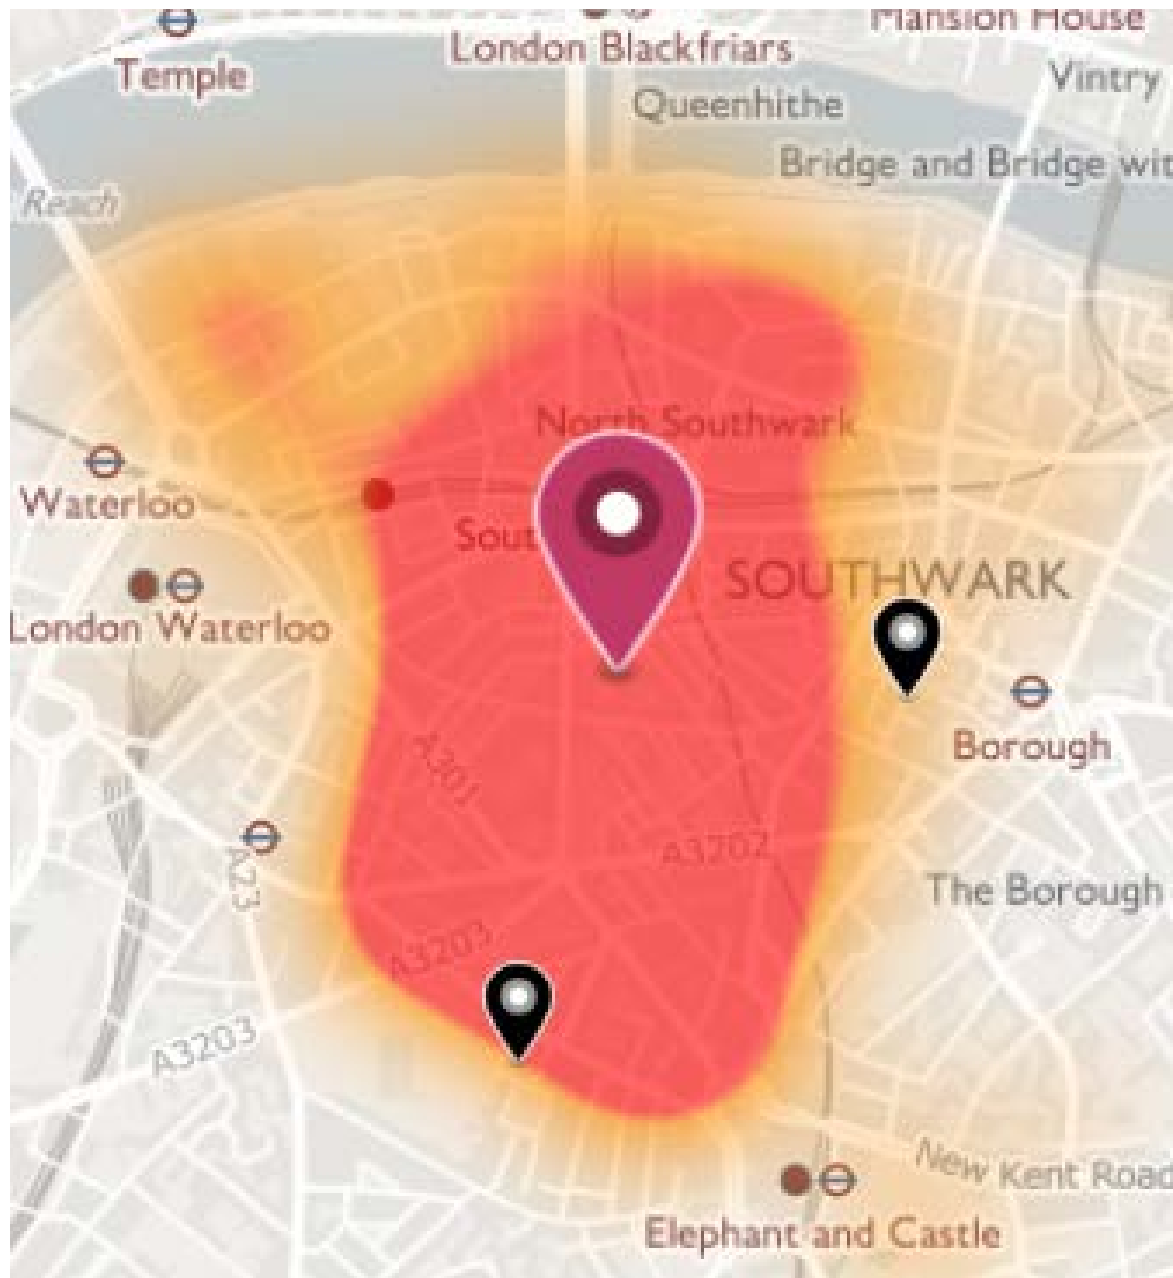

Friars Primary School (Foundation School) – 1FE