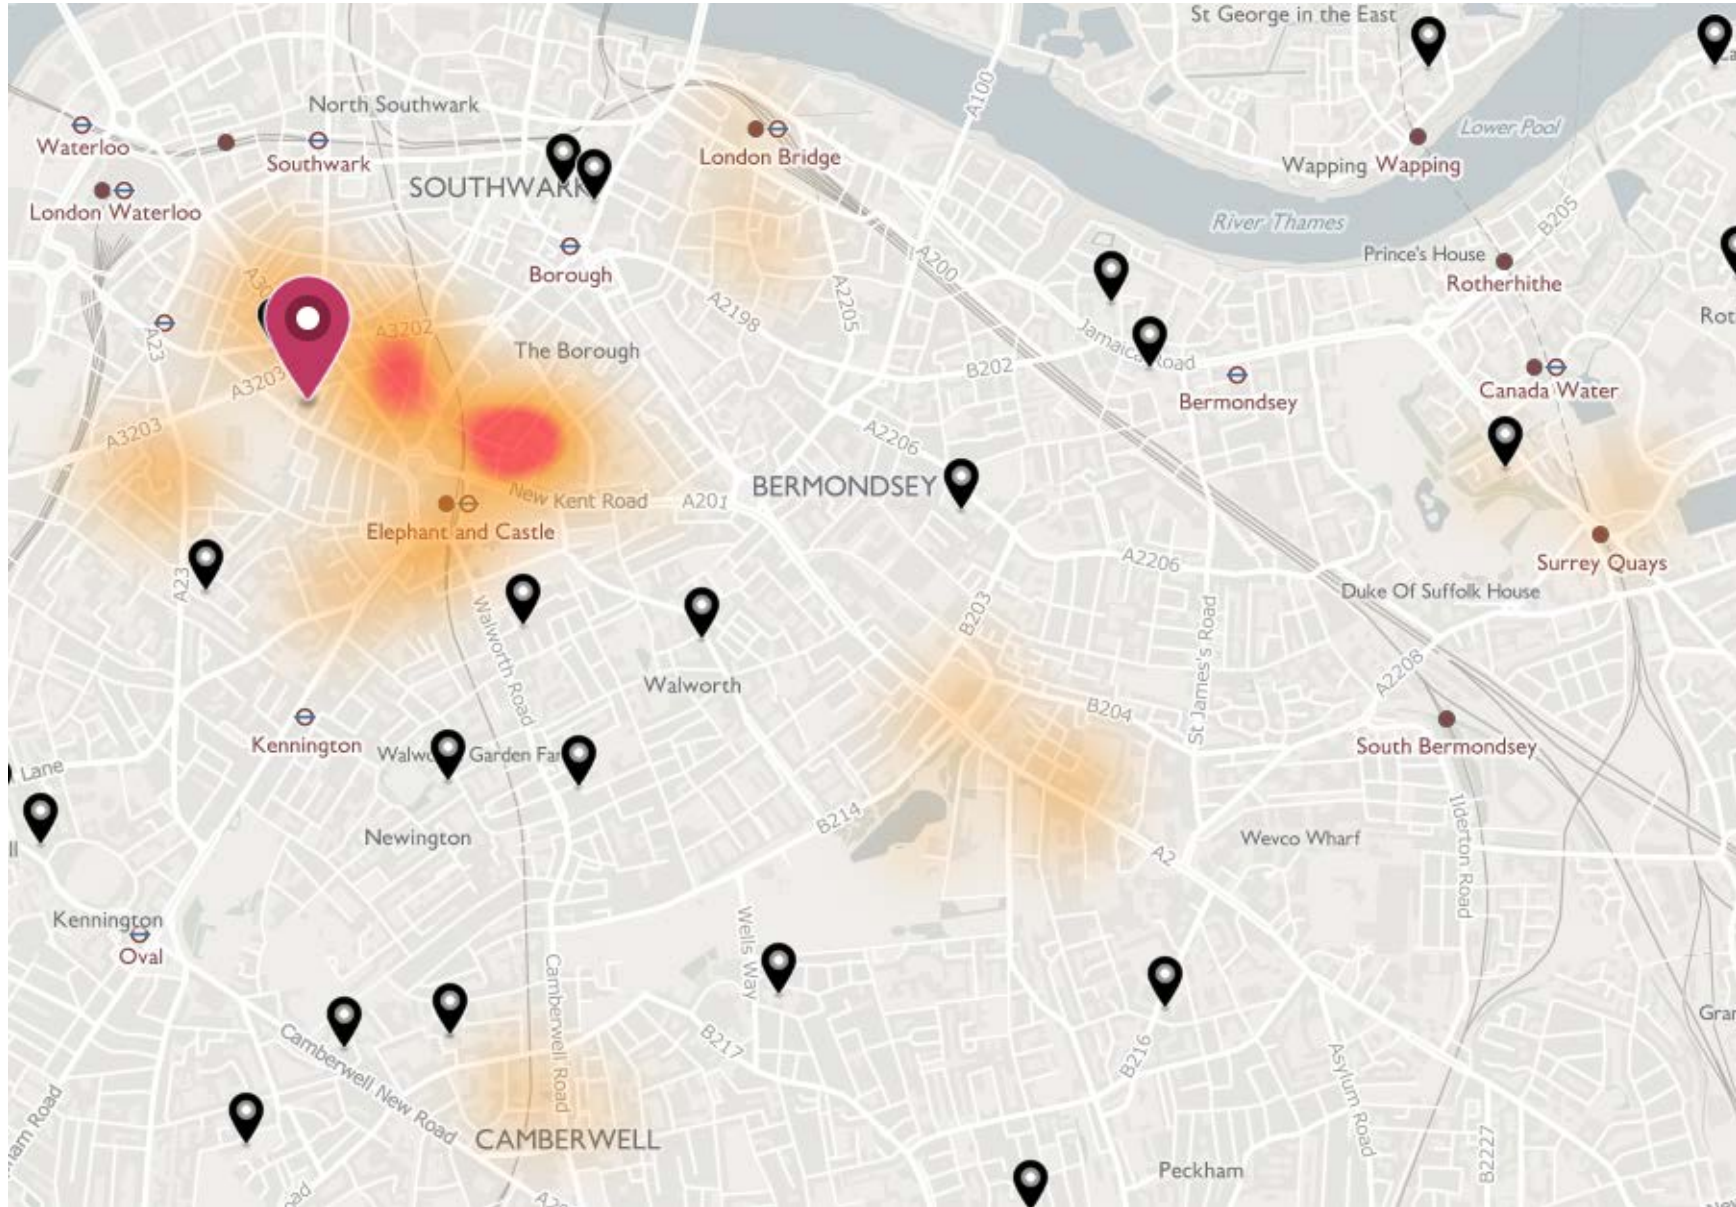

St Jude's Church of England Primary School (Voluntary Aided C of E) – 1FE