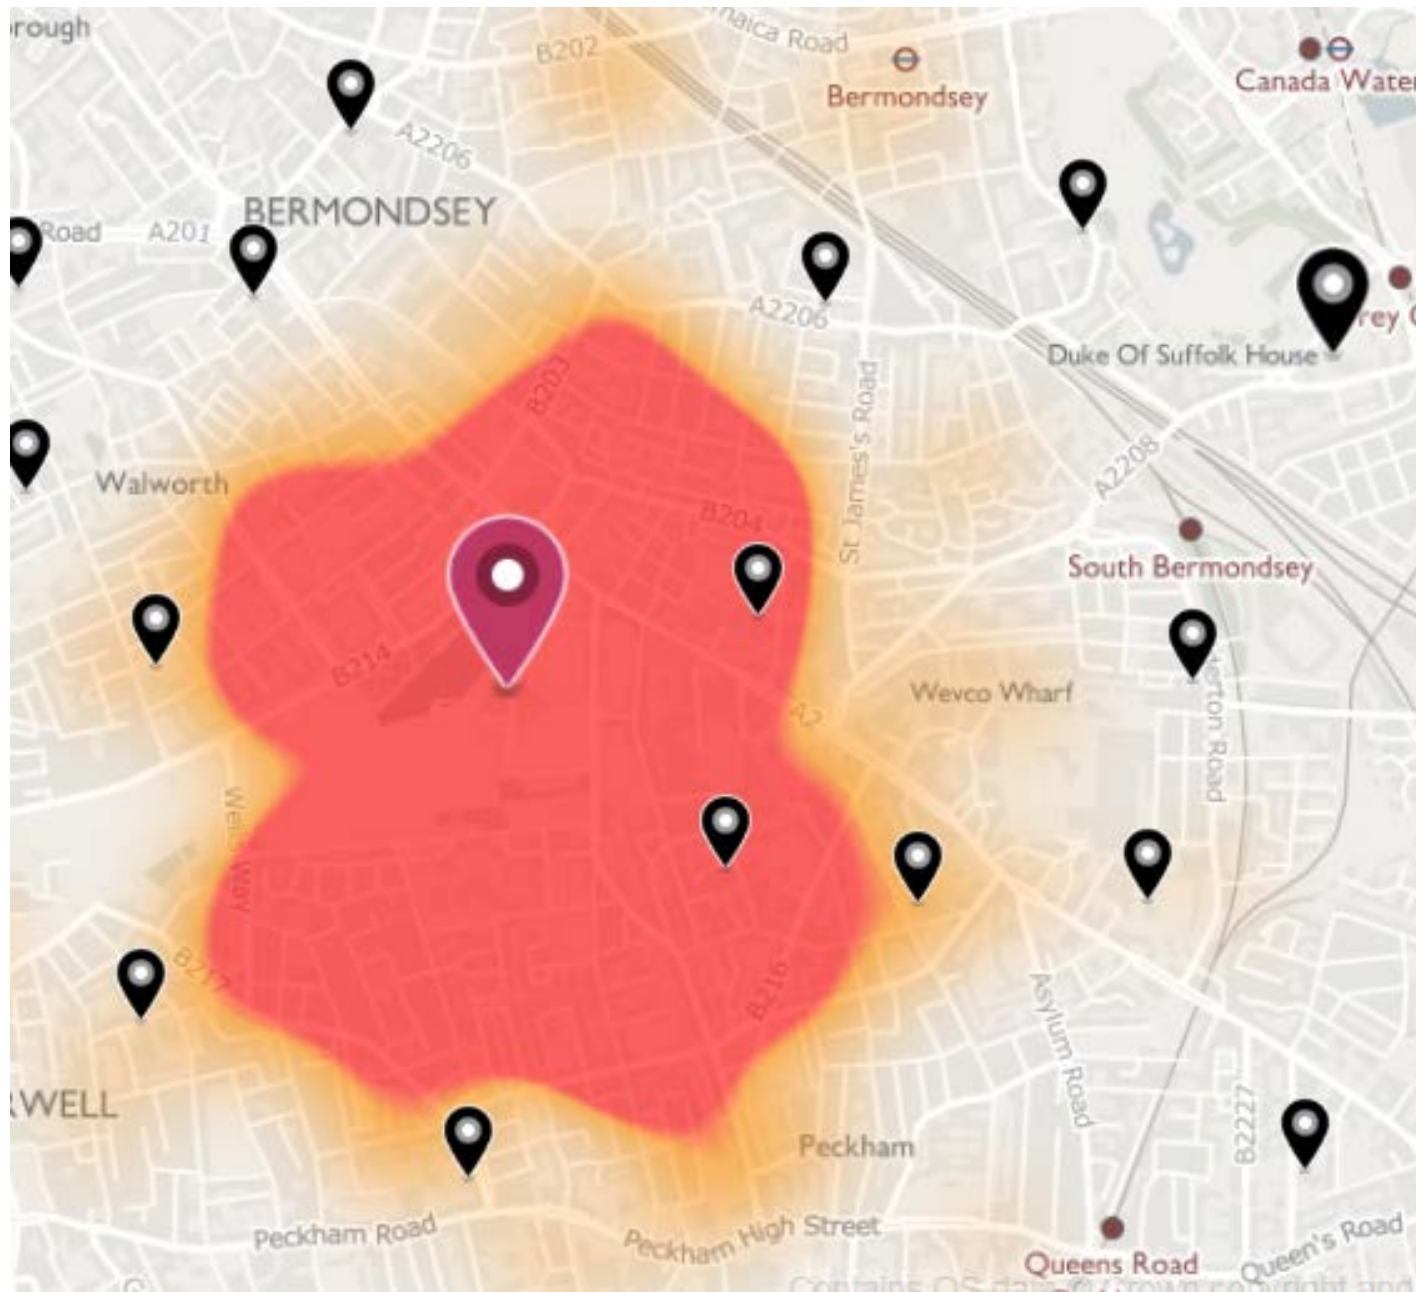

ARK Globe Academy (A Sponsored Academy) – 2FE

Charles Dickens Primary School (Foundation School) – 2FE

Charlotte Sharman Primary School (Foundation School) 2FE

Cobourg Primary School (Community School) – 2FE