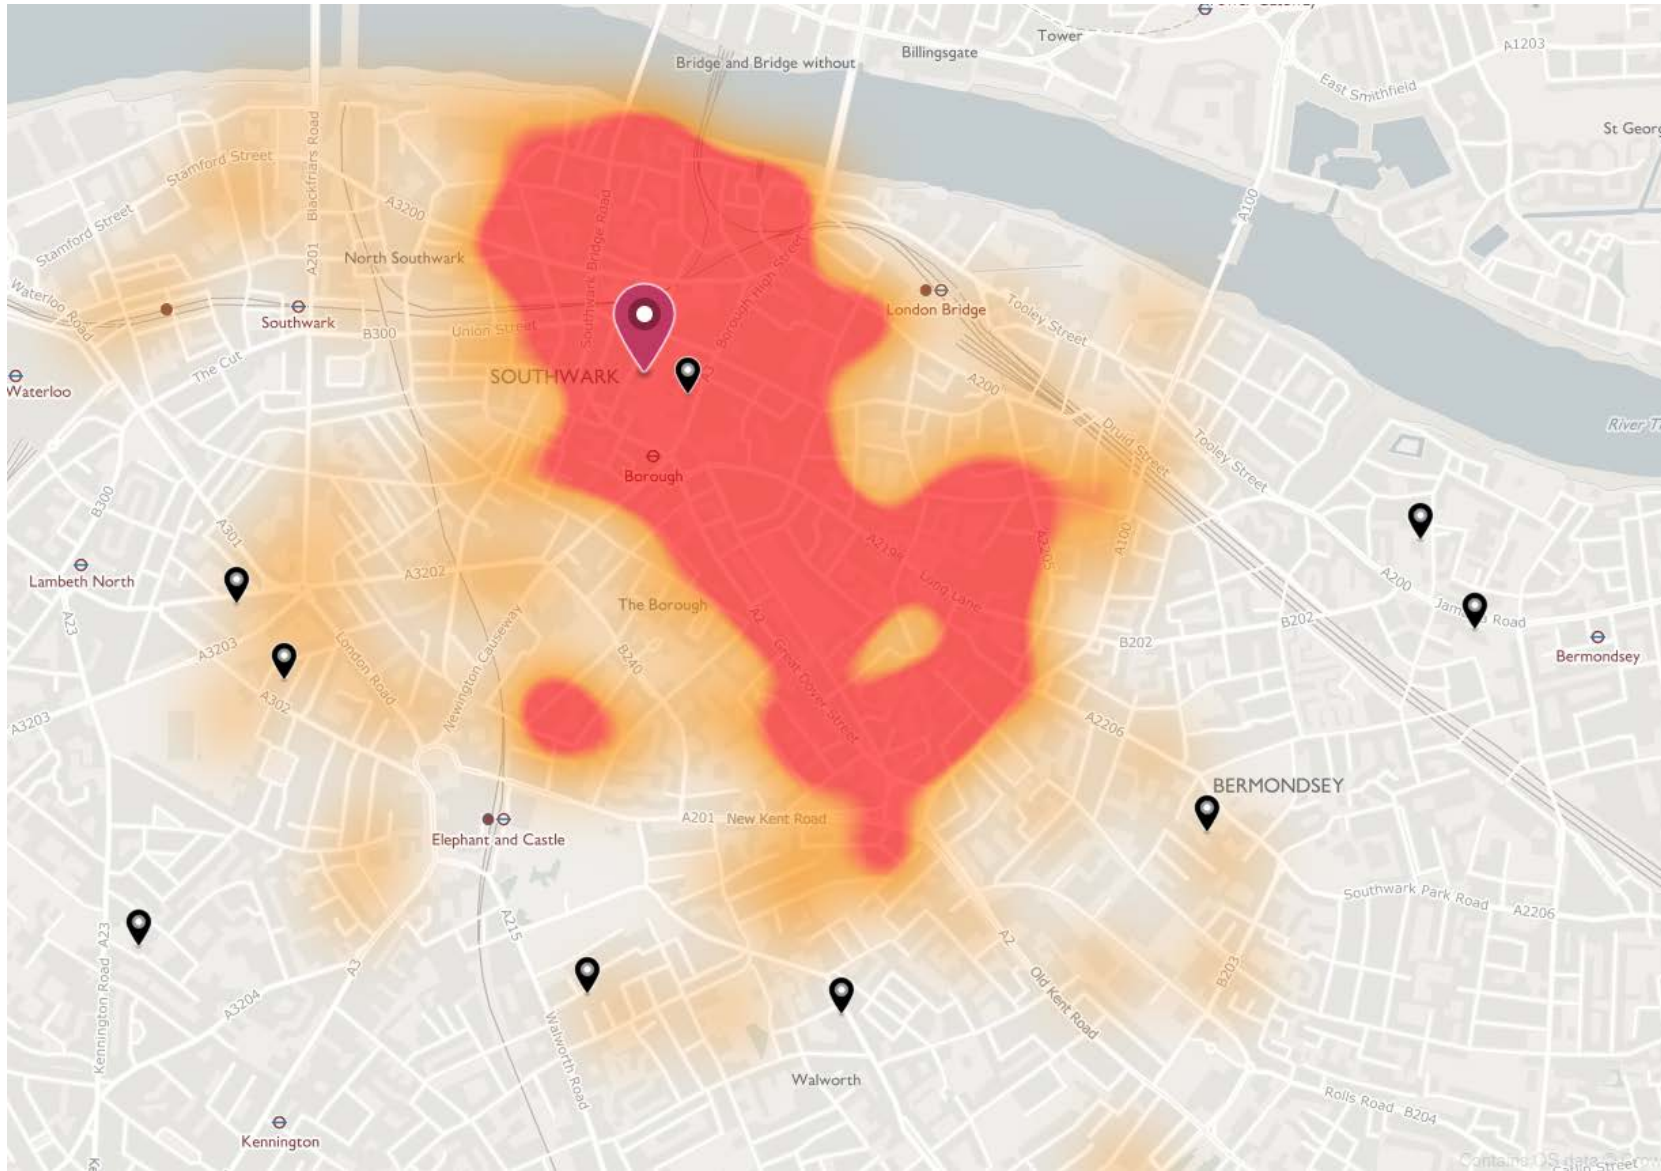

The Cathedral School of St Saviour and St Mary Overy (Voluntary Aided C of E) – 1FE