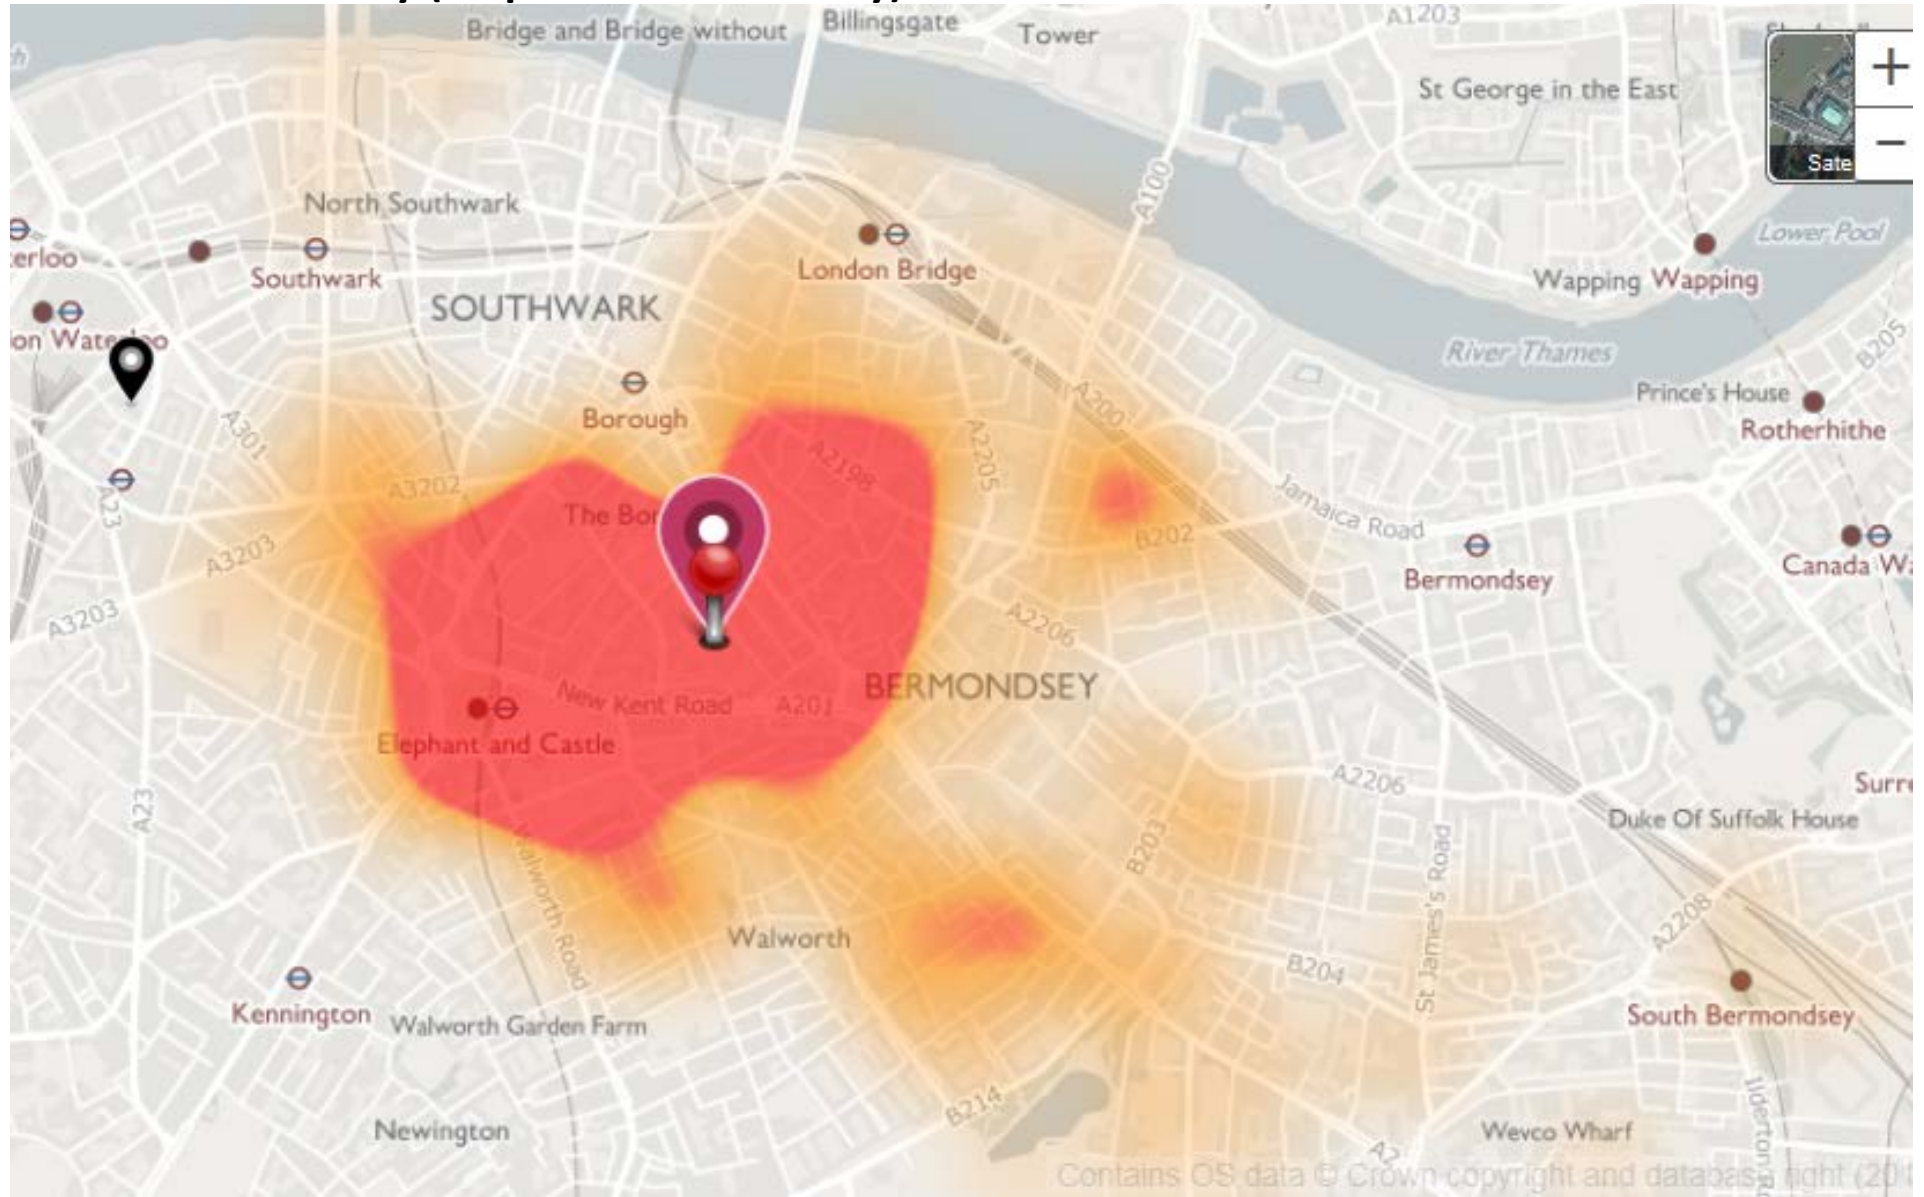

ARK Globe Academy (A Sponsored Academy) – 2FE

Charles Dickens Primary School (Foundation School) – 2FE

Charlotte Sharman Primary School (Foundation School) 2FE

Cobourg Primary School (Community School) – 2FE